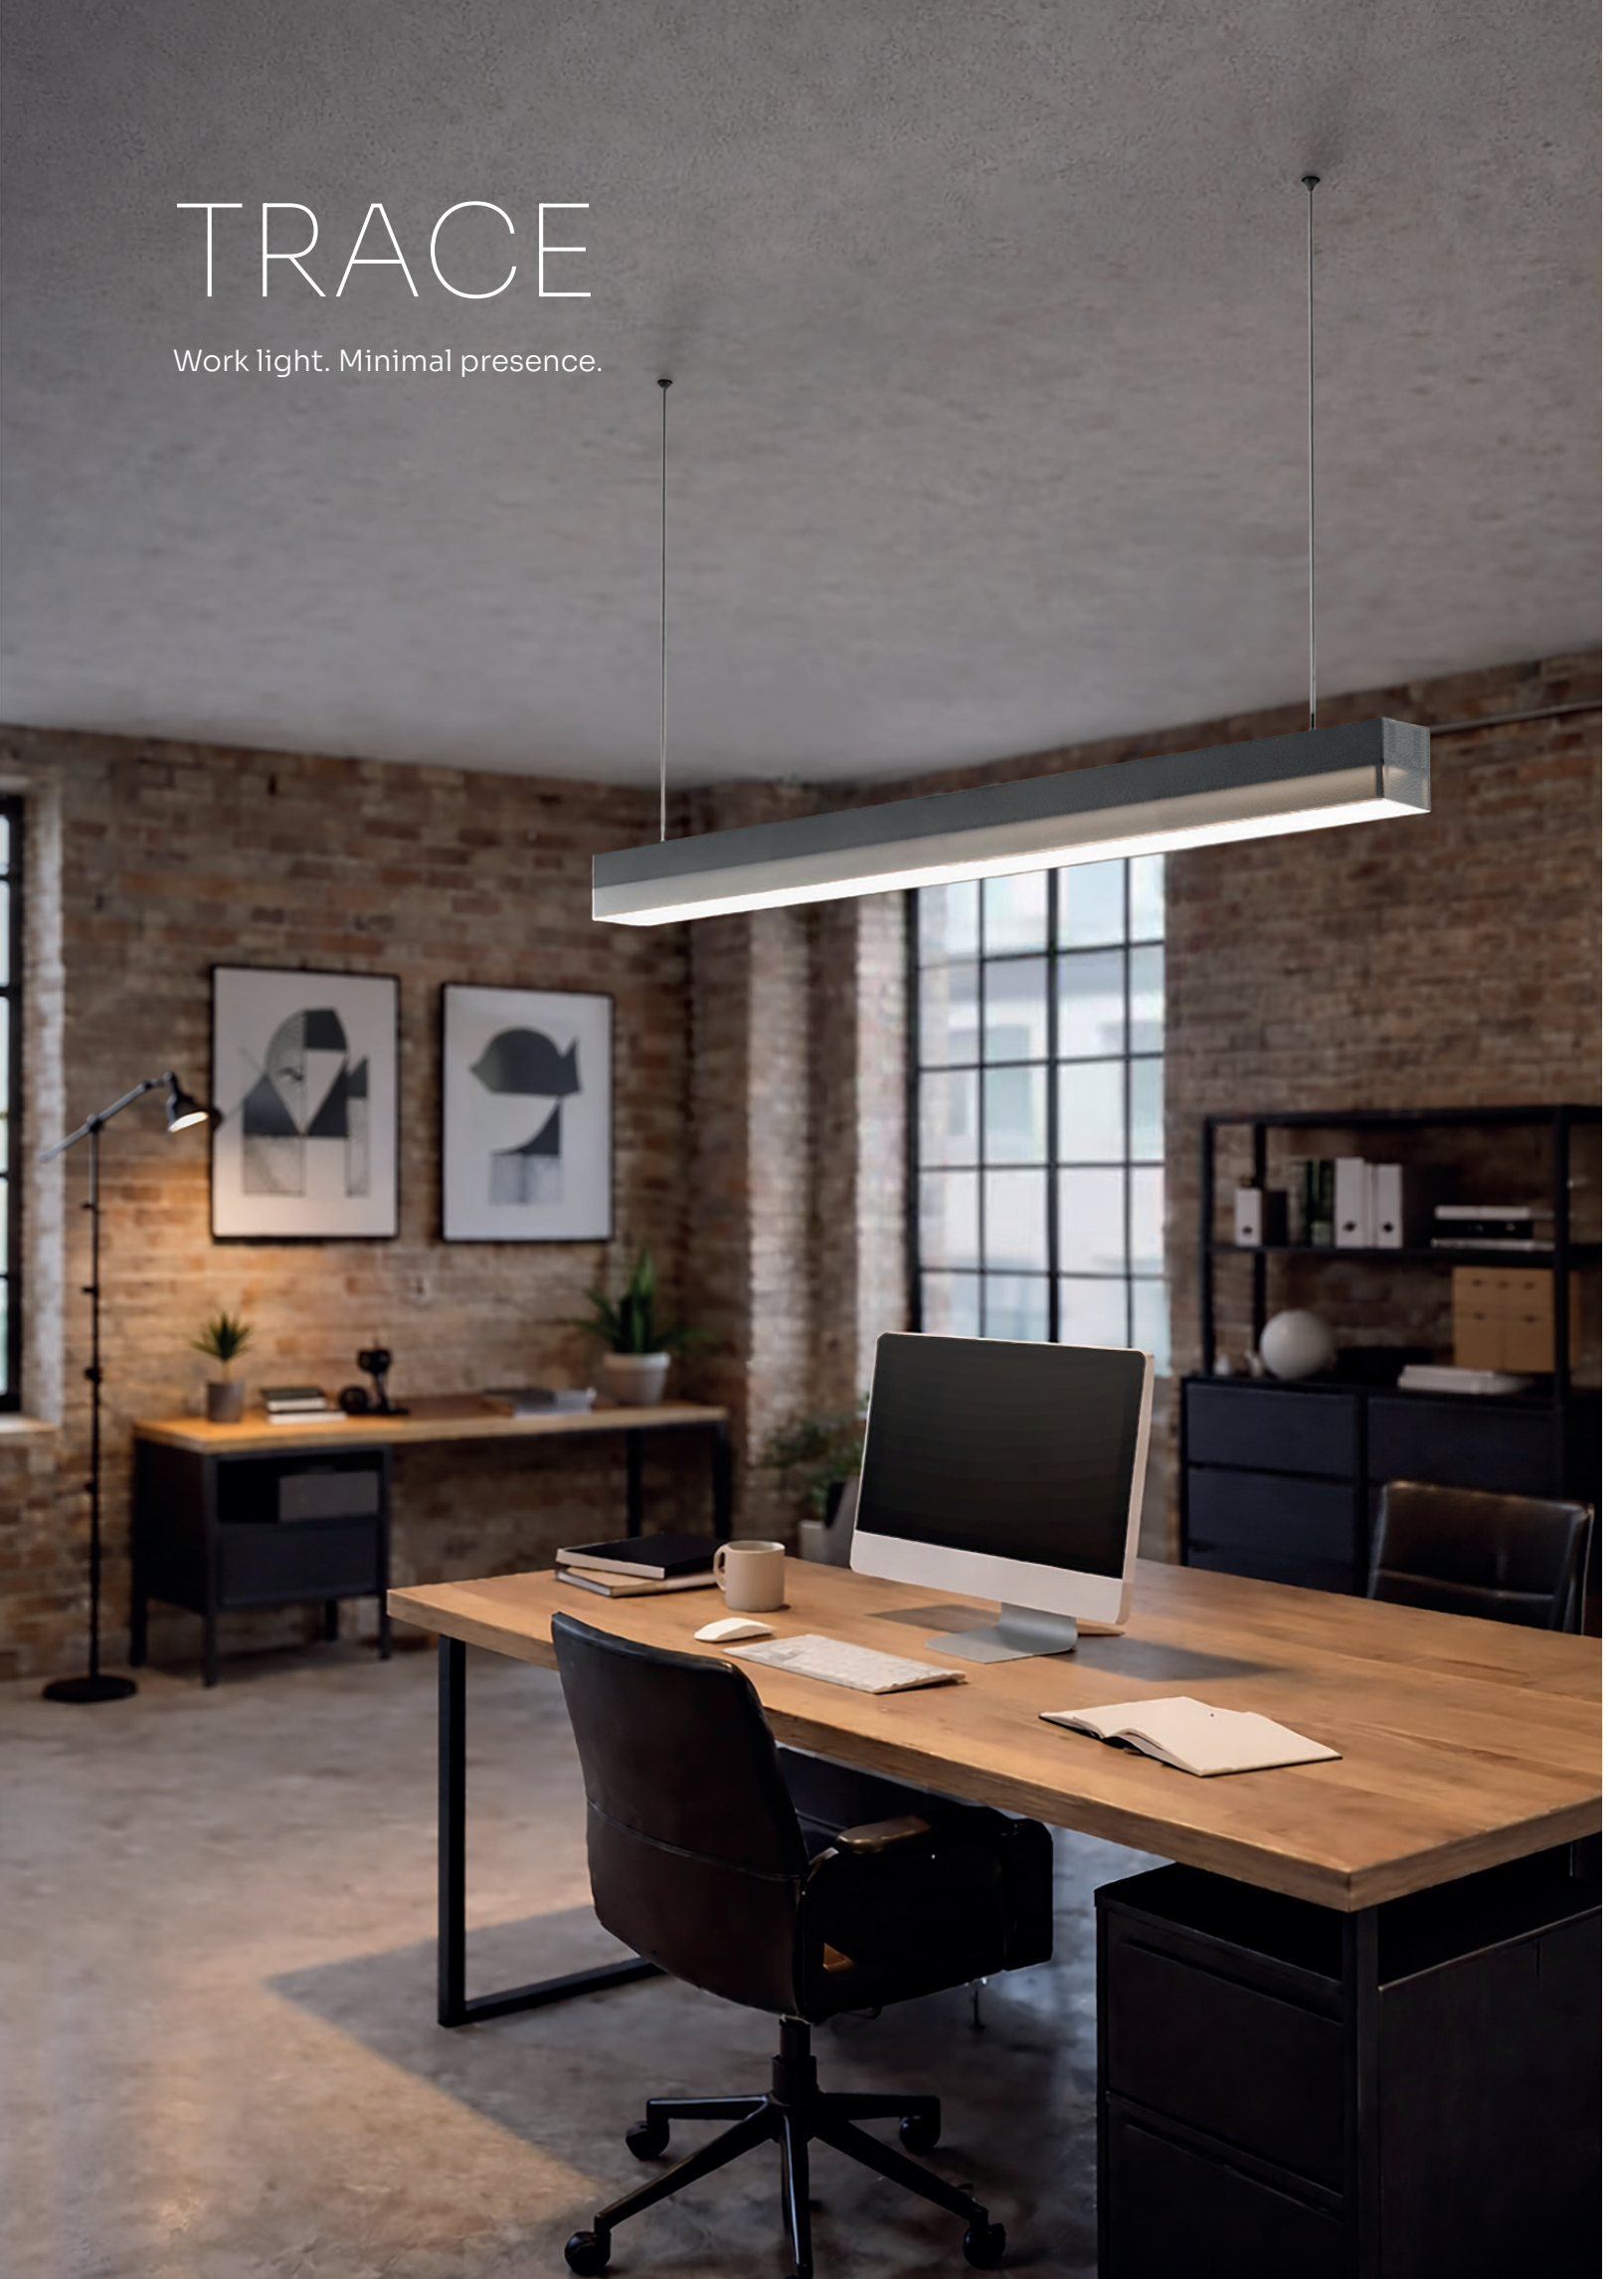

TRACE

Work light. Minimal presence.